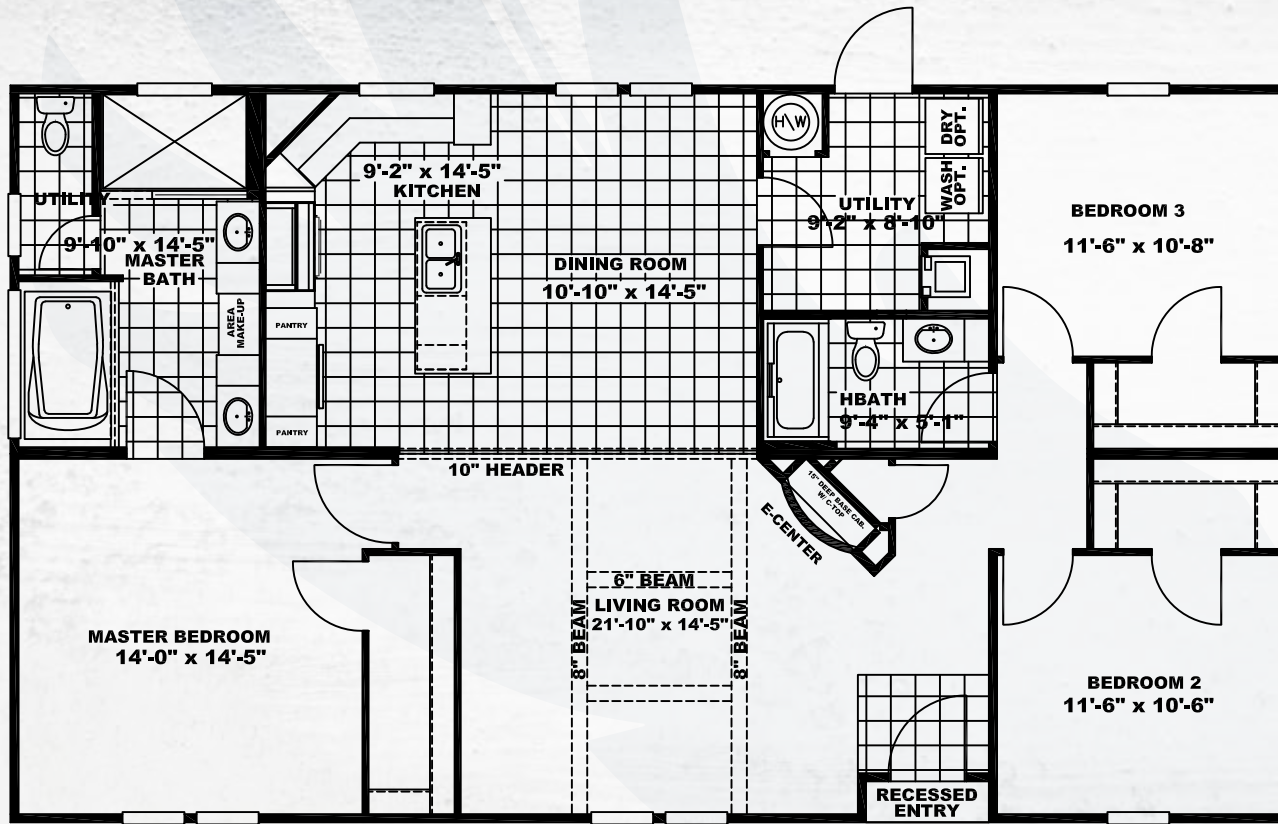

THE FREEDOM

★ ★ ★ ★ ★

1560 SQ FT
3 BR • 2 BA

- ### FEATURES
- Coffered ceiling feature
 - 72" tile shower and separate tub in MBath
 - Unique exterior with Recessed Entry
 - Entertainment center
 - Makeup area
 - 3 kitchen pantrys